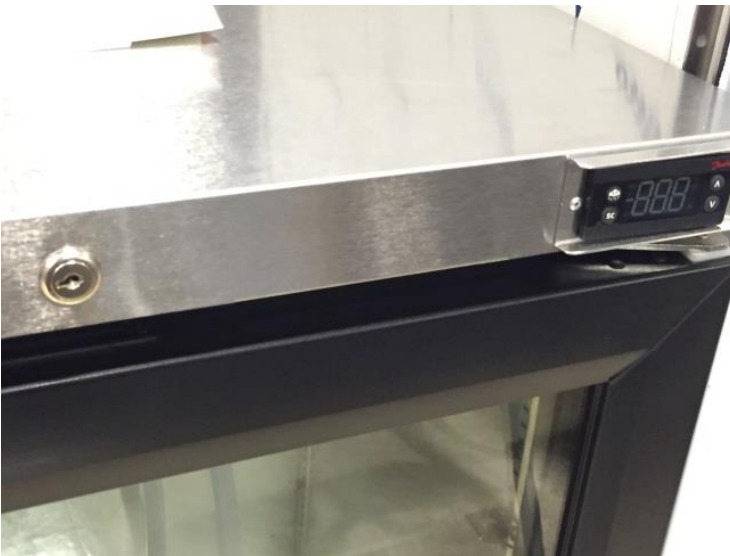

New Delfield Undercounters

- Drawers

Model	1/6 size pans 6" deep
GUR24P-D	8
GUR27P-D	12
GUR32P-D	12
GUR48P-D	16
GUR60P-D	24
GUR72P-D	24

24" DRAWER

27" DRAWER

30" DRAWER

32" DRAWER

New Delfield Undercounters

- Options include – LED interior lights, door locks, s/s ends, cutting boards, overshelves, digital thermometer in nosing, legs, etc